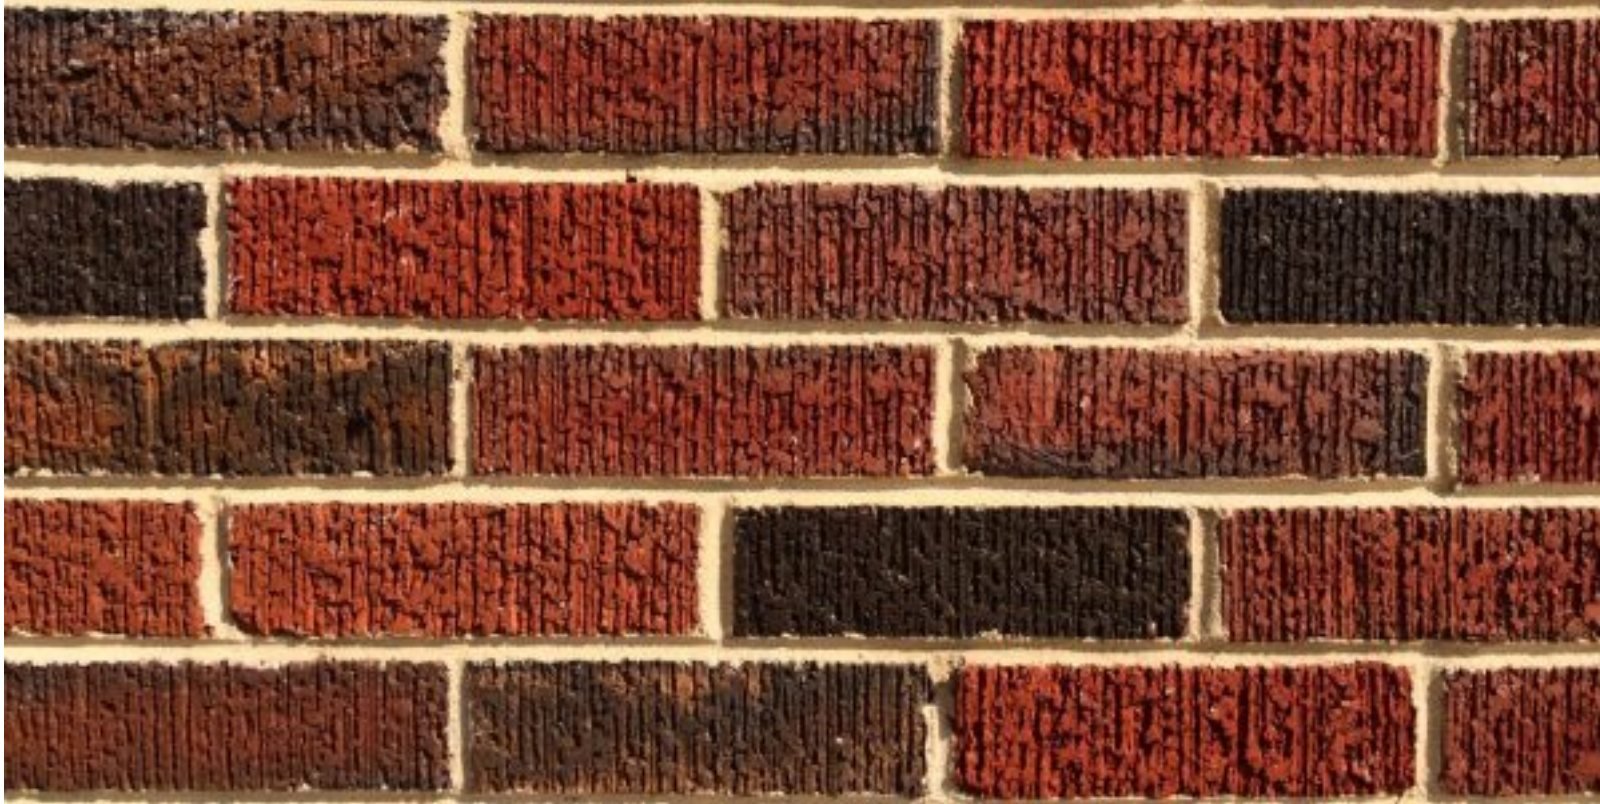

## FULL RANGE HEAVY SCRATCH

**NGABrick.com**

*This photo sample is intended to represent general color range and texture. Precise color fidelity is difficult to obtain in print or from devices such as computer monitors, tablets, and phones. Brick selection should be made from product samples.*