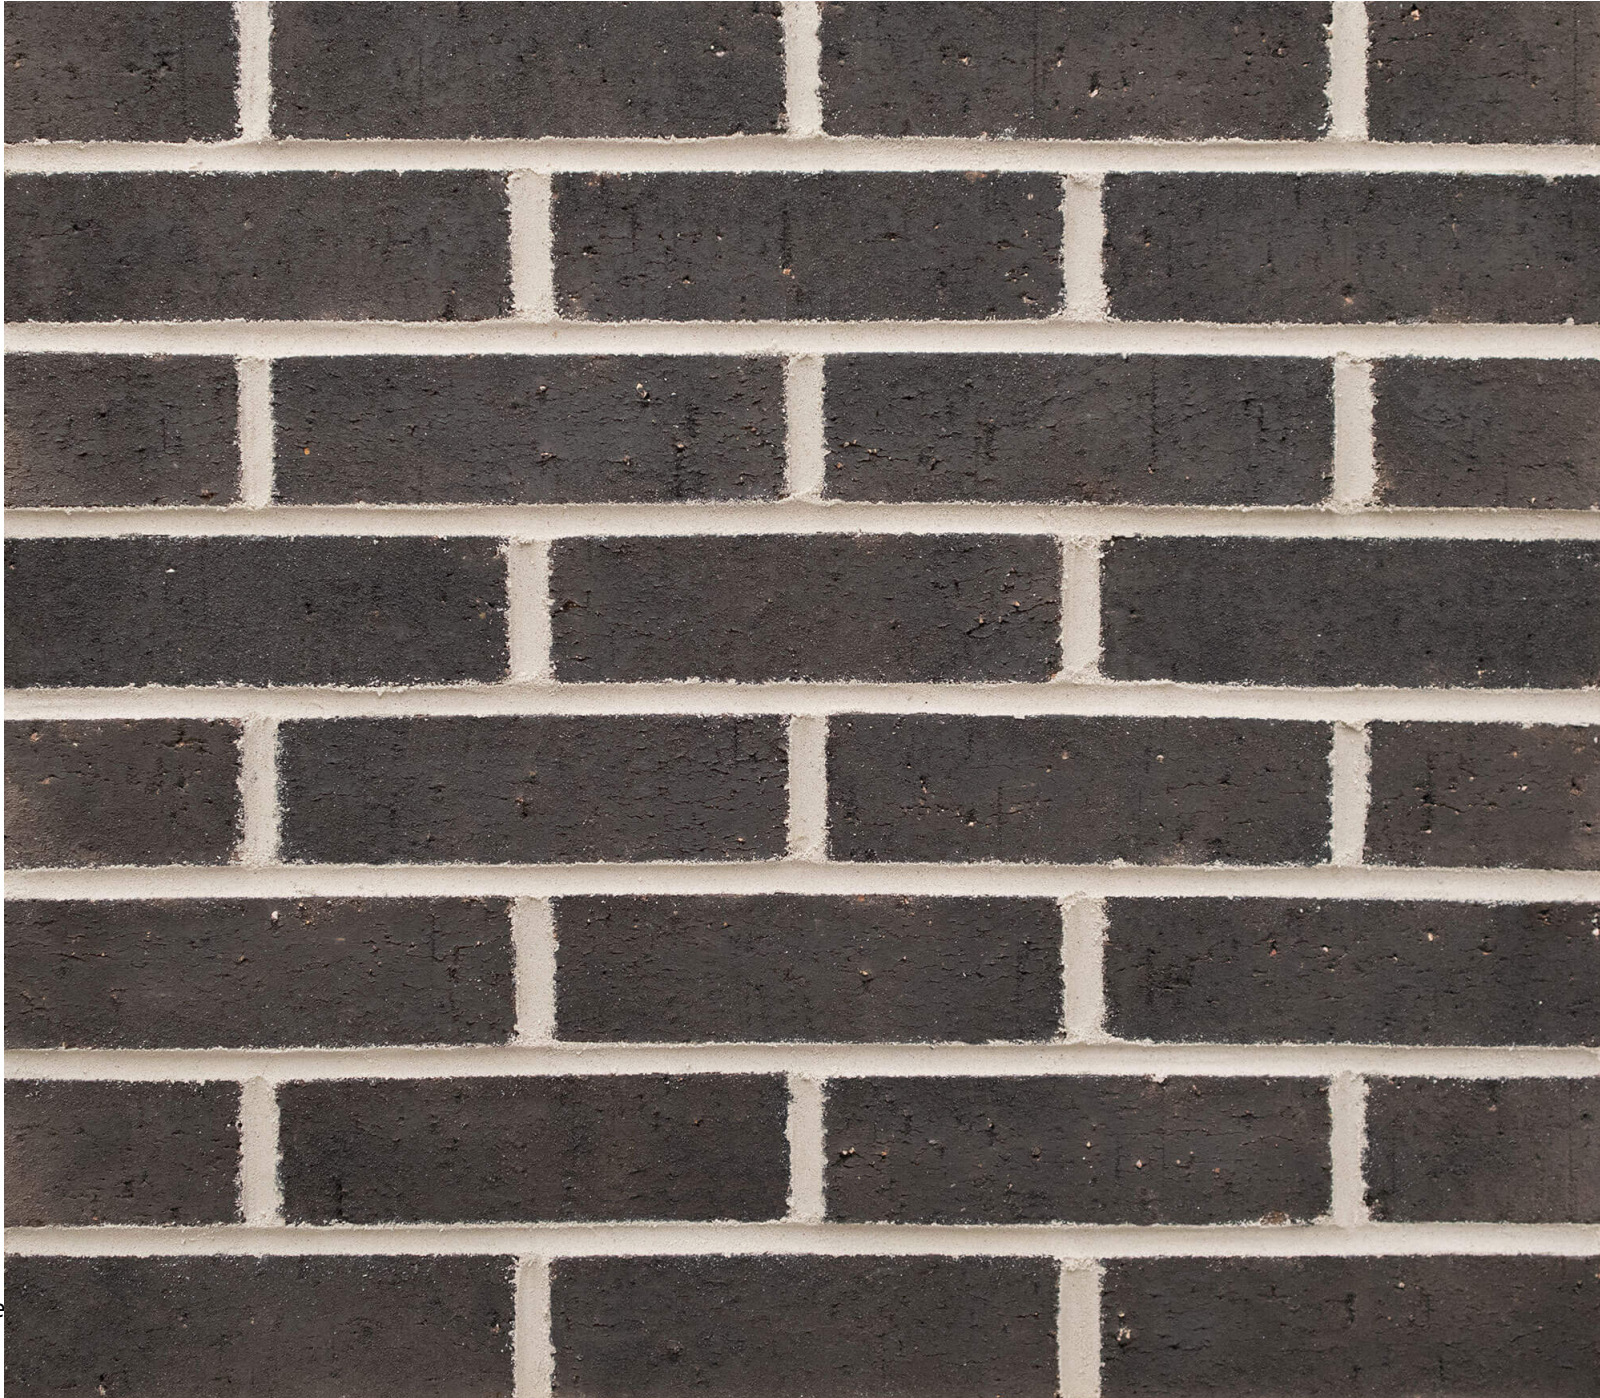

## MIDNIGHT MIST

*This photo sample*

*computer monitors,*

**NGABrick.com**

*This photo sample is intended to represent general color range and texture. Precise color fidelity is difficult to obtain in print or from devices such as computer monitors, tablets, and phones. Brick selection should be made from product samples.*