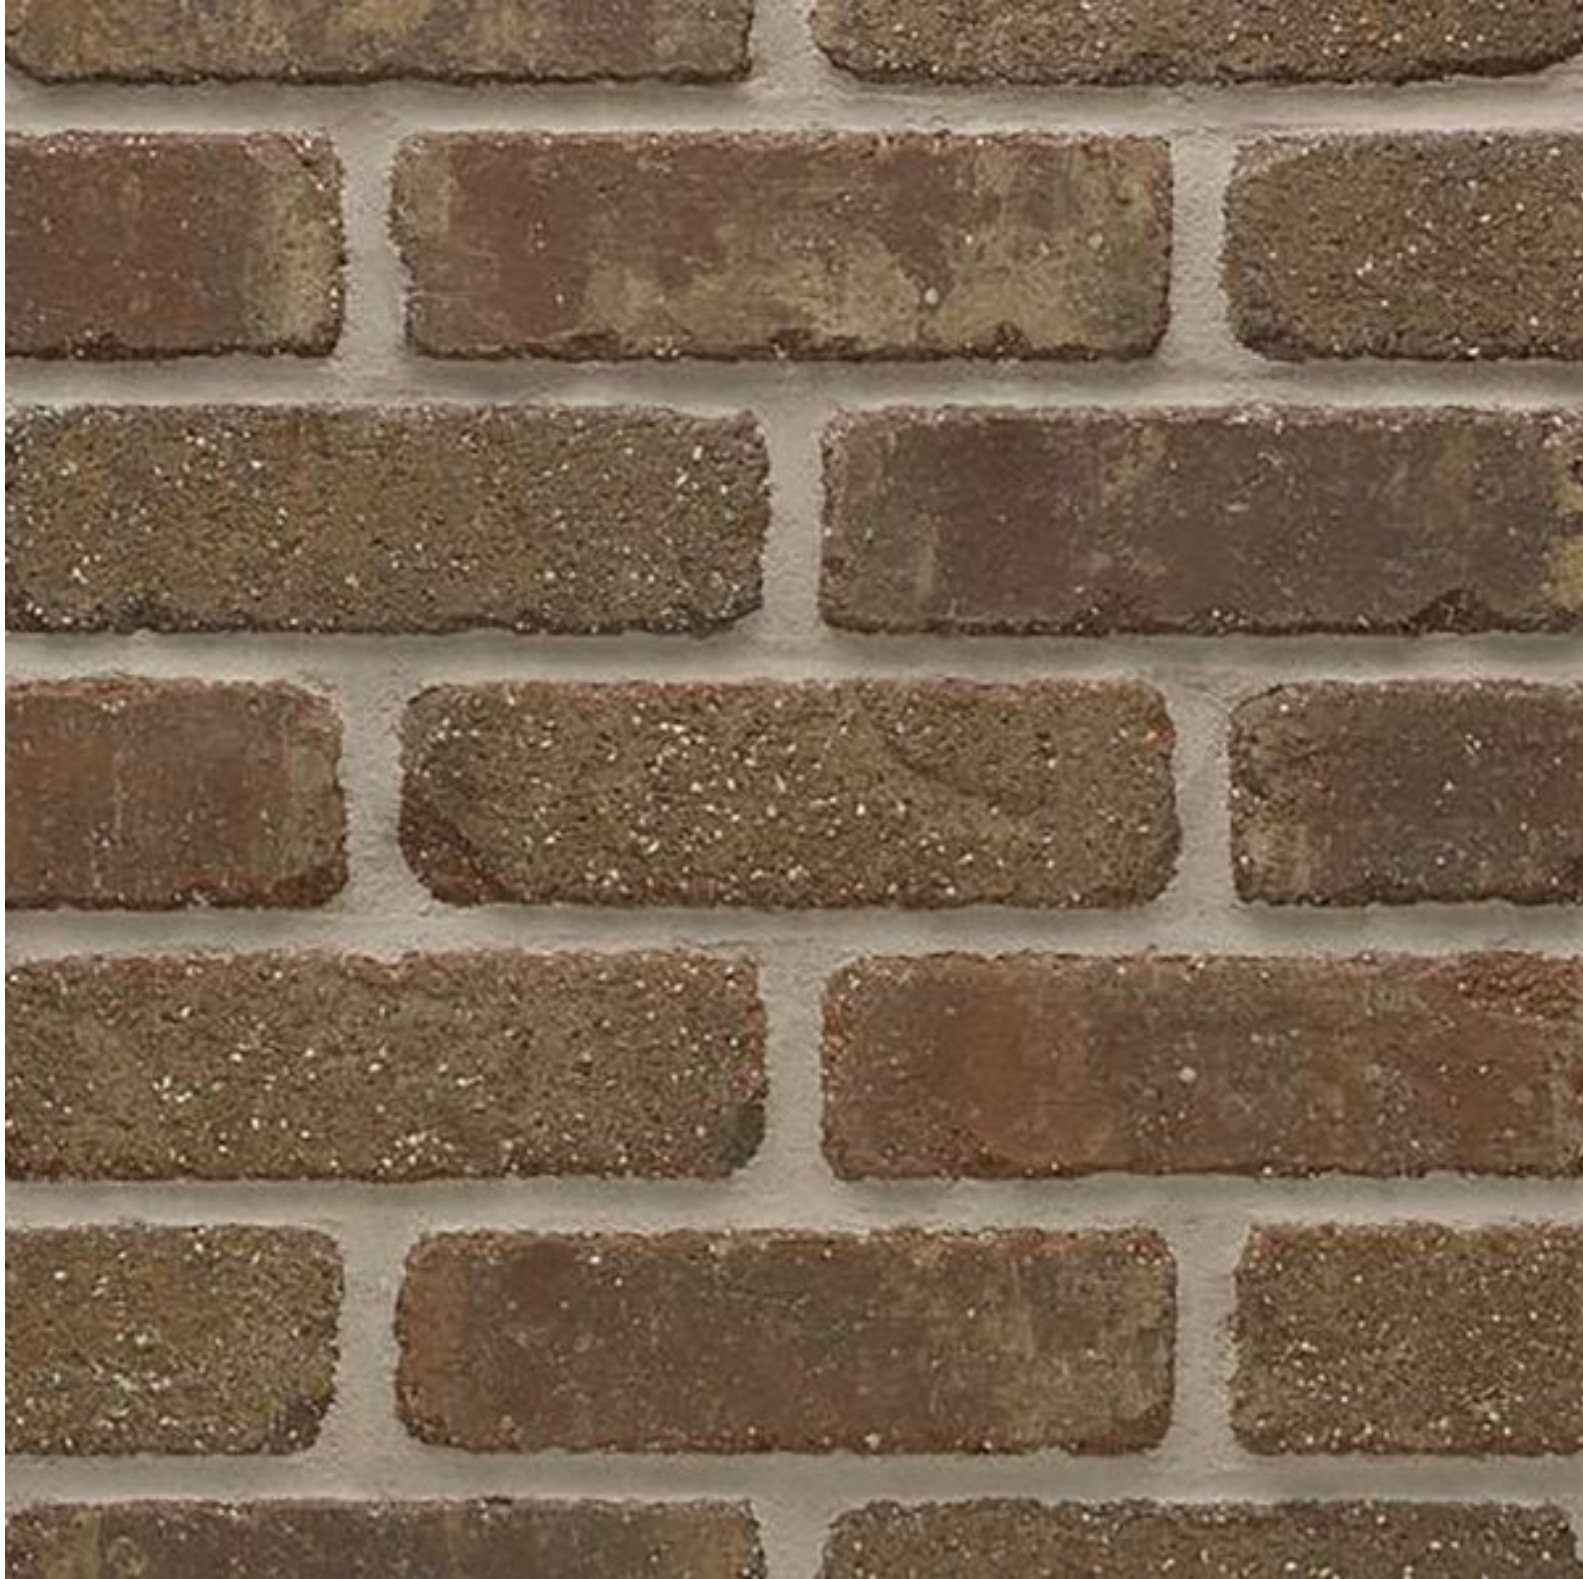

# TOWERBRIDGE

**NGABrick.com**

*This photo sample is intended to represent general color range and texture. Precise color fidelity is difficult to obtain in print or from devices such as computer monitors, tablets, and phones. Brick selection should be made from product samples.*

*This photo sample*

*computer monitors,*

**NGABrick.com**

*This photo sample is intended to represent general color range and texture. Precise color fidelity is difficult to obtain in print or from devices such as computer monitors, tablets, and phones. Brick selection should be made from product samples.*